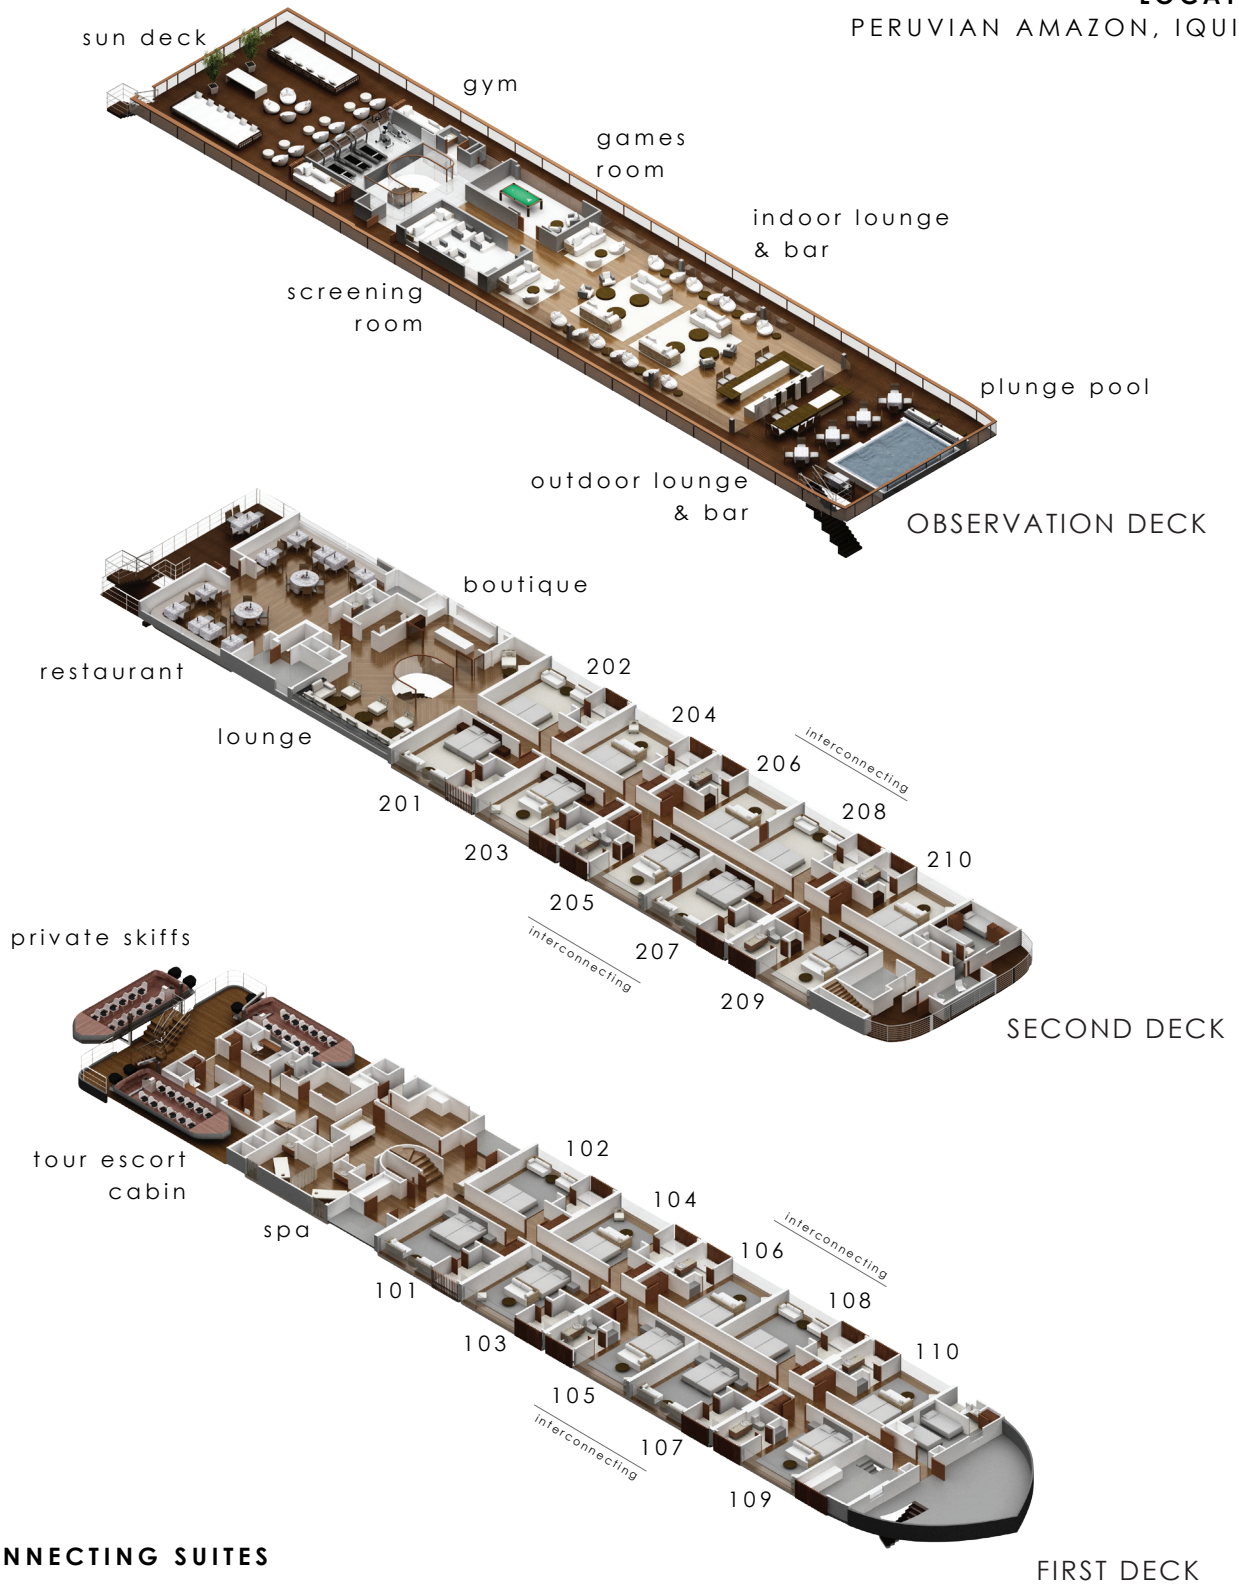

DECK PLAN

OWNER/OPERATOR
AQUA EXPEDITIONS

TYPE OF VESSEL
RIVER EXPEDITION VESSEL

LOCATION
PERUVIAN AMAZON, IQUITOS

INTERCONNECTING SUITES

105 & 107 106 & 108
205 & 207 206 & 208